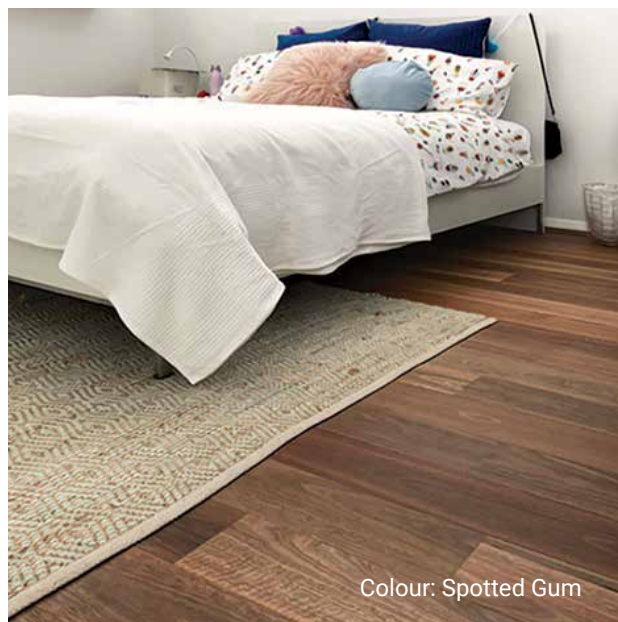

Fiddleback

Australian Hardwood

by
PREFERENCE
FLOORS

Image courtesy of Crosscon

Colour: Blackbutt

Your Peace of Mind

Introducing our unique Fiddleback Engineered Australian Hardwood collection. It's available in the ever popular Spotted Gum and Blackbutt. Fiddleback wear layers combine the classic features of our Australian Eucalyptus bonded onto an ever reliable Plywood core. This creates an authentic Australian timber visual with the associated stability and durability of an engineered timber construction.

Colour: Spotted Gum

TECHNICAL SPECIFICATIONS

Key Features

- Extremely stable with excellent wear resistance
- Spotted Gum Janka 11kN
- Impact resistant, durable and stable
- Blackbutt Janka 9.1 kN

Profile

- Patented Clic format for floating installation.
- T&G for Herringbone & Rustic. Micro Bevelled edges, 4 sides.

Coating & Surface

- Smooth & light wire brushed, PU lacquer matte, approx. 10-15% gloss level in both brushed and smooth surface.

Grade

- Standard and better grade (ABC), will display natural characteristics such as knots, natural colour and grain variation, filled void and gum vein.
- Slight checking in wear layer under coating is acceptable.
- Rustic grade contains knots and dark resin filled spots, pinhole and contrasting colour tones, along with spiral grain and fine saw marks for that enhanced rustic appearance.